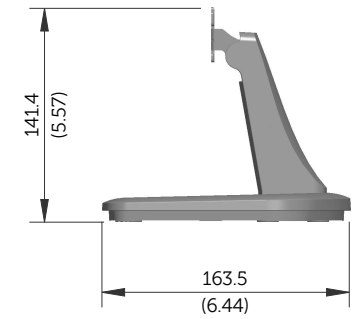

E1913S Outline Dimensions

Norminal Dimensions
Unit:mm(inch)

Back view of Monitor without stand

E1913 Outline Dimensions

Nominal Dimensions
Unit: mm (inch)

Back view of Monitor without stand

E2213 Outline Dimensions

Nominal Dimensions
Unit: mm (inch)

Back view of Monitor without stand